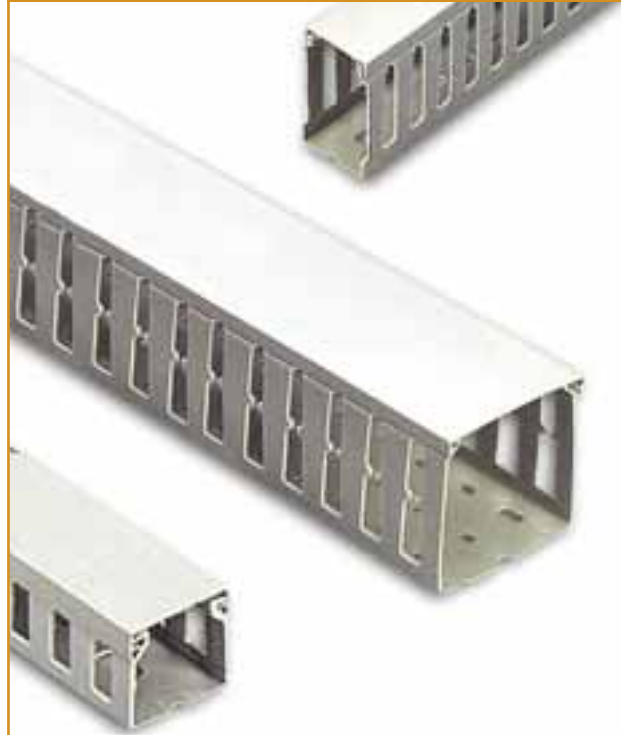

INDUSTRIAL TRUNKING

A range of heavy duty industrial trunking made of white PVCu that is durable, safe and strong.

- 3 metre length.
- Conforms to BS4678 Part 4.

	Price per length		Ref. No.
	1	5+	
50 x 50mm			
Trunking 3M	52.80	50.80	AL7259
External Corner	11.65	11.25	AL7260
Flat Angle	11.45	11.05	AL7261
Internal Corner	11.65	11.25	AL7262
Flat Tee	15.90	15.25	AL7263
End Cap	2.55	2.45	AL7264
Coupler	4.70	4.55	AL7265
75 x 75mm			
Trunking 3M	63.40	60.95	AL7266
External Corner	31.75	30.50	AL7267
Flat Angle	18.00	17.40	AL7268
Internal Corner	31.75	30.50	AL7269
Flat Tee	23.50	22.45	AL7270
End Cap	4.15	4.05	AL7271
Coupler	5.40	5.20	AL7272

OPEN SLOT TRUNKING

- Slotted PVC trunking provides a neat and efficient means of supporting cables in cabinets and control panels.
- The open slot construction with tapered slots allows cables to be laid in as assembly wiring progresses, the lid being finally snapped into place to secure the installation.
- When required, individual 'fingers' forming the slots can be removed to accommodate larger cables or to permit butt joints between two trunking sections.
- Flame and combustion resistant to DIN 4102, ASTM D 635.
- Base holes slotted to DIN 43659, CEI 23-22.
- Supplied in 2m lengths & grey finish RAL 7030.