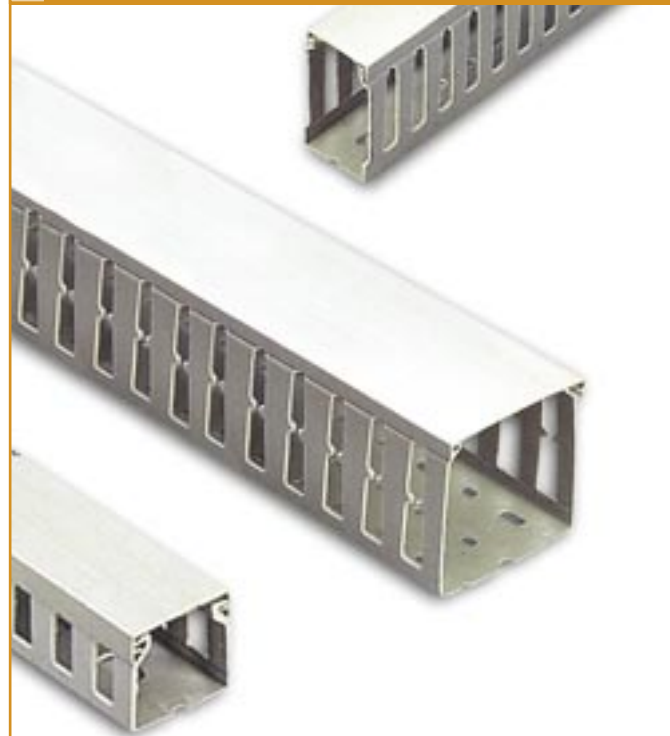

INDUSTRIAL TRUNKING

NEW

A range of heavy duty industrial trunking made of white PVCu that is durable, safe and strong.

- 3 metre length.
- Conforms to BS4678 Part 4.

	Price per length		Ref. No.
	1	5+	
50 x 50mm			
Trunking 3M	49.90	48.00	AL7259
External Corner	11.00	10.60	AL7260
Flat Angle	10.80	10.40	AL7261
Internal Corner	11.00	10.60	AL7262
Flat Tee	15.00	14.40	AL7263
End Cap	2.40	2.30	AL7264
Coupler	4.40	4.30	AL7265
75 x 75mm			
Trunking 3M	59.90	57.60	AL7266
External Corner	30.00	28.80	AL7267
Flat Angle	17.00	16.40	AL7268
Internal Corner	30.00	28.80	AL7269
Flat Tee	22.00	21.20	AL7270
End Cap	3.90	3.80	AL7271
Coupler	5.10	4.90	AL7272

OPEN SLOT TRUNKING

- Slotted PVC trunking provides a neat and efficient means of supporting cables in cabinets and control panels.
- The open slot construction with tapered slots allows cables to be laid in as assembly wiring progresses, the lid being finally snapped into place to secure the installation.
- When required, individual 'fingers' forming the slots can be removed to accommodate larger cables or to permit butt joints between two trunking sections.
- Flame and combustion resistant to DIN 4102, ASTM D 635.
- Base holes slotted to DIN 43659, CEI 23-22.
- Supplied in 2m lengths & grey finish RAL 7030.